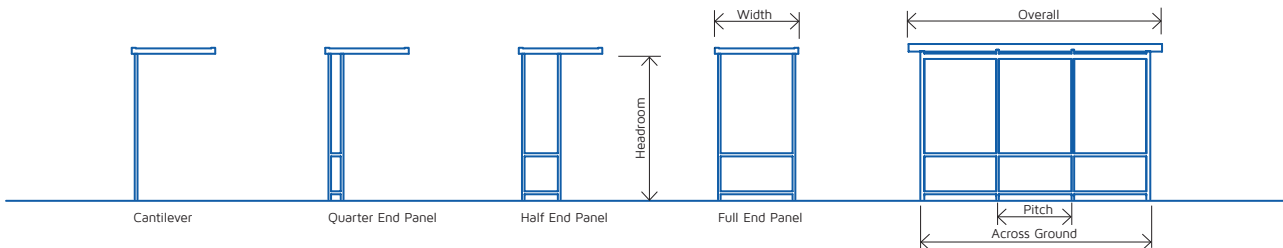

SIZE

Standard pitch sizes are 1310/1320mm for the 2 bay and 1120/1130mm for the 3 bay. Both options have a width of 1365mm.

Other sizes are available on request

1.36m Winchester
Cantilever, 1.32m Pitch, 1 x HEP

1.36m Winchester
Enclosed FL/ER, 1.12m Pitch

1.36m Winchester
Enclosed FL, 1.31 Pitch

1.36m Winchester
Cantilever, 1.32m Pitch

The Winchester

data sheet

economy ● ○ ○

WINCHESTER													
Cantilever	Enclosed	Width	Bays	Pitch		Length				Extended Option	Roof shape	End Panels	Headroom
				Cantilever	Enclosed	Across Ground		Overall					
						Cantilever	Enclosed	Cantilever	Enclosed				
●	●	1365mm	2	1320mm	1310mm	2700mm	2660mm	3050mm		N/A	Flat	Quarter Half Full	Standard Shelter 2200mm RTPI Shelter N/A
			3	1130mm	1120mm	3440mm	3400mm	4100mm					

SPECIFICATION

Frame:	Steel - zinc protected square section (40mm/60mm square)
Finish:	Powder coated to any standard RAL colour
Roof Shape:	Flat
Glazing System:	Extruded aluminium
Side & End Glazing:	6mm UV protected clear polycarbonate, or 6mm toughened glass, or Solid panels (powder coated finish), or Mesh panels (powder coated finish)
Roof:	Moulded GRP with steel inserts. White colour as standard
Ground Fixing:	Dig in or Bolt down
Fixings:	Stainless steel
Configurations:	Enclosed Cantilever No end panel (NEP) Quarter end panel (QEP) Half end panel (HEP) Full end panel (FEP)